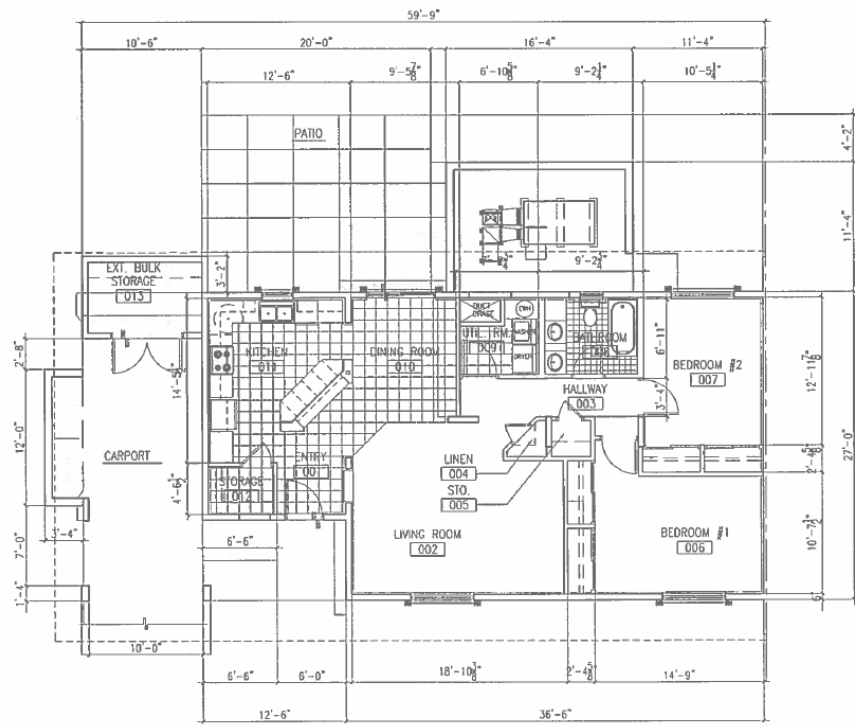

KITCHEN

DINING ROOM

KITCHEN

LIVING ROOM

1012 Net SF, 1163 Gross SF
Outdoor Storage: 45 SF

2 BEDROOM FLOORPLAN
(CA2D8)

BATHROOM

LAUNDRY ROOM

BEDROOM 1

BEDROOM 2

CA2D FLOOR PLAN

DINING ROOM

LIVING ROOM

LAUNDRY ROOM

BEDROOM 2

KITCHEN

BATHROOM

BEDROOM 1

2-BEDROOM FLOORPLAN (CA2D-P11 &12)

1196 Net SF, 1409 Gross SF
Outdoor Storage: 33 SF